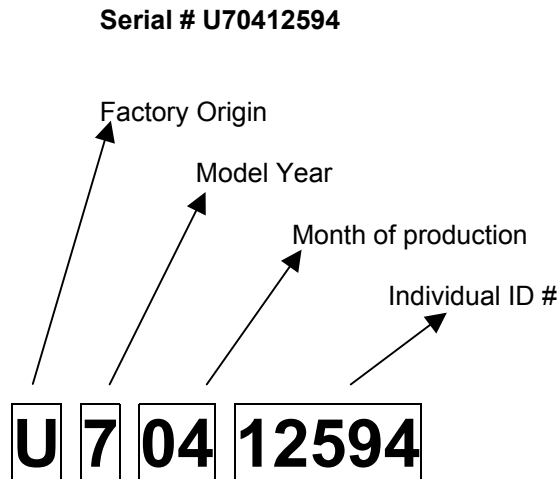

KHS & Free Agent Serial Number Identification

Example:

U – Identifies the factory where the bike was built

7 – Identifies the model year

04 – Identifies the Month the bike was made

12594 – Is the individual bike identification serial number